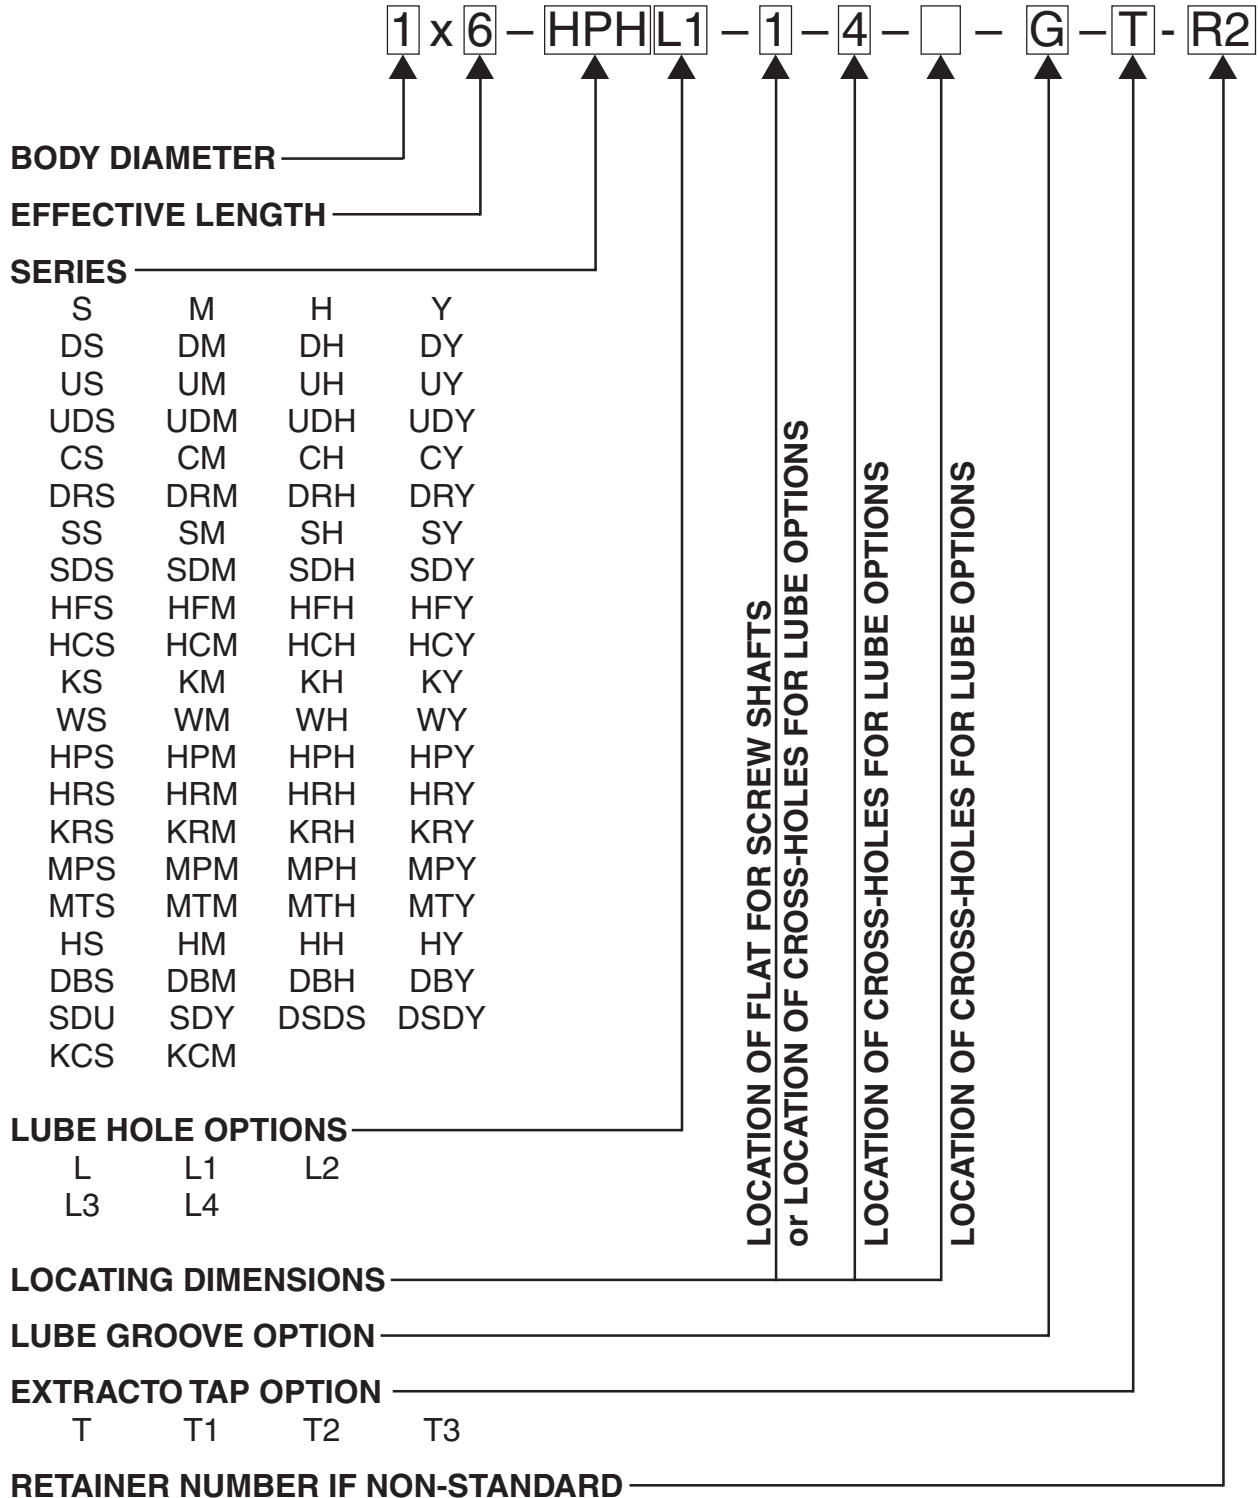

Masterline® Design & Mfg., Inc.

DESIGN SERVICES & PRODUCTS

41580 Production Dr. • Harrison Twp., Michigan 48045 • (586) 463-5888 • Fax (586) 463-8817

**DEVELOPMENT OF MODEL NUMBERS FOR MASTERLINE SHAFT ASSEMBLIES**

All Parts Available In Inch And Metric.